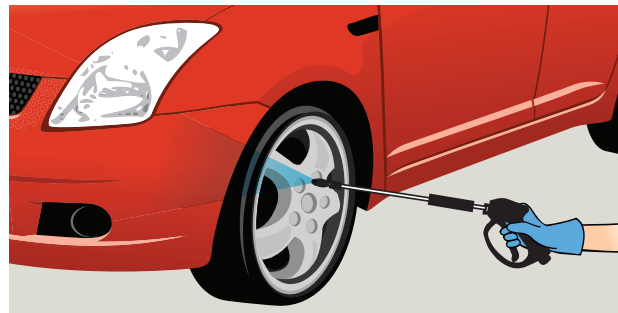

Product Usage Guide

Professional

BG200-5

Suitable for cars, buses, coaches and haulage vehicles.

1 Use appropriate PPE as indicated in the Safety Data Sheet.

2 Dilute 50ml per 5 litres warm water.

3 Apply generously using sponge or cloth.