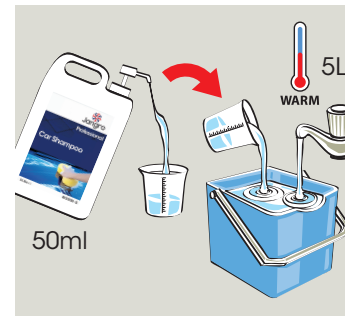

Product Usage Guide

Professional

BG200-5

Suitable for cars, buses, coaches and haulage vehicles.

1 Use appropriate PPE as indicated in the Safety Data Sheet.

2 Dilute 50ml per 5 litres warm water.

3 Apply generously using sponge or cloth.